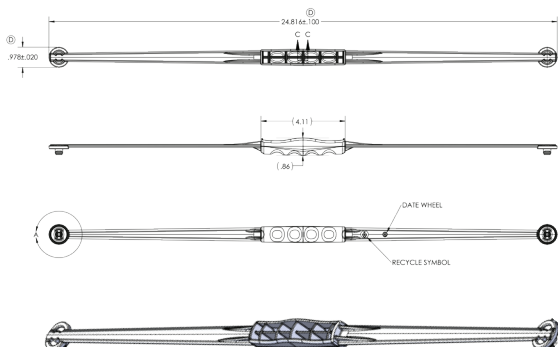

▶ Shipping Layout Specifications:

PALLET LAYOUT

- 13 Buckets Per Stack
- 16 Stacks Per Pallet Layer
- 2 Layers Per Pallet
- 103" Tall With Pallet
- 416 Buckets Per 48x40 Pallet

PALLET LAYOUT

- 26 Pallet Locations Per Truck
- 10,816 Parts Per Truck

SQUARE PAIL Product Brief

Your Trusted Partner

Product Specifications:

Pail. Material: PP

Handle Specs:

Material: PP, assembled

Lid Specs:

Material: PP Copolymer