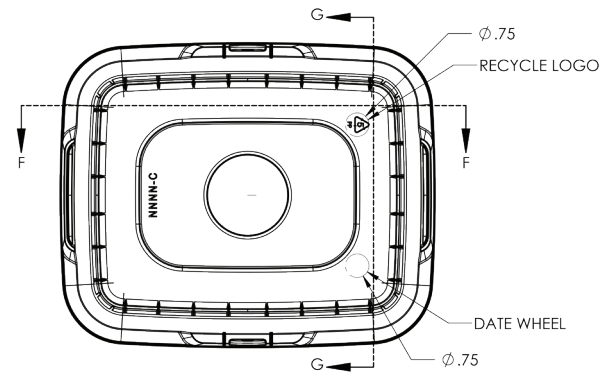

▶ Shipping Layout Specifications:

PALLET LAYOUT

- 13 Buckets Per Stack
- 16 Stacks Per Pallet Layer
- 2 Layers Per Pallet
- 103" Tall With Pallet
- 416 Buckets Per 48x40 Pallet

PALLET LAYOUT

- 26 Pallet Locations Per Truck
- 10,816 Parts Per Truck

SQUARE PAIL Product Brief

Your Trusted Partner

Product Specifications:

Pail. Material: PP

Handle Specs:

Material: PP, assembled

Lid Specs:

Material: PP Copolymer