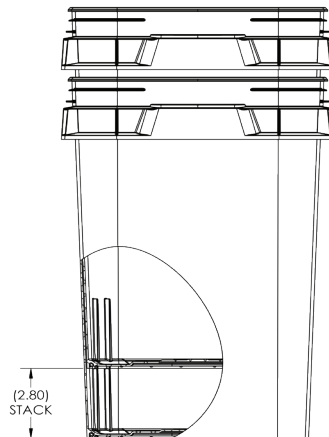

▶ Shipping Layout Specifications:

PALLET LAYOUT

- 13 Buckets Per Stack
- 16 Stacks Per Pallet Layer
- 2 Layers Per Pallet
- 103" Tall With Pallet
- 416 Buckets Per 48x40 Pallet

PALLET LAYOUT

- 26 Pallet Locations Per Truck
- 10,816 Parts Per Truck

SQUARE PAIL Product Brief

Your Trusted Partner

Product Specifications:

Pail. Material: PP

Handle Specs:

Material: PP, assembled

Lid Specs:

Material: PP Copolymer