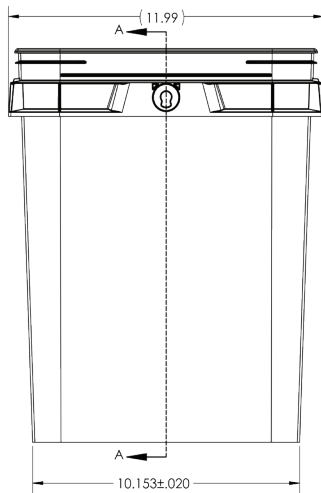

▶ Shipping Layout Specifications:

PALLET LAYOUT

- 13 Buckets Per Stack
- 16 Stacks Per Pallet Layer
- 2 Layers Per Pallet
- 103" Tall With Pallet
- 416 Buckets Per 48x40 Pallet

PALLET LAYOUT

- 26 Pallet Locations Per Truck
- 10,816 Parts Per Truck

SQUARE PAIL Product Brief

Your Trusted Partner

Product Specifications:

Pail. Material: PP

Handle Specs:

Material: PP, assembled

Lid Specs:

Material: PP Copolymer