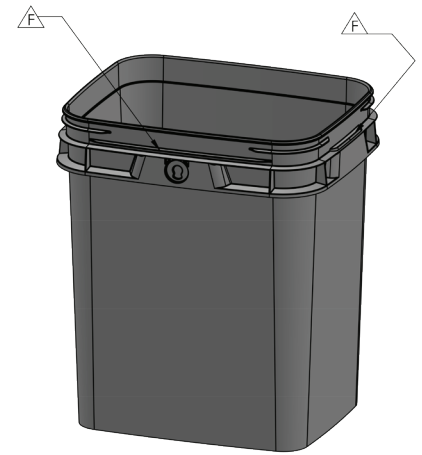

SQUARE PAIL Product Brief

Your Trusted Partner

Product Specifications:

Pail. Material: PP