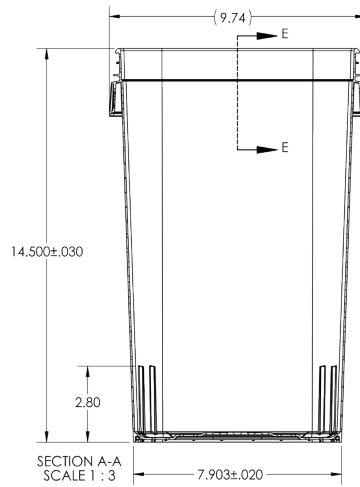

▶ Shipping Layout Specifications:

PALLET LAYOUT

- 13 Buckets Per Stack
- 16 Stacks Per Pallet Layer
- 2 Layers Per Pallet
- 103" Tall With Pallet
- 416 Buckets Per 48x40 Pallet

PALLET LAYOUT

- 26 Pallet Locations Per Truck
- 10,816 Parts Per Truck

SQUARE PAIL Product Brief

Your Trusted Partner

Product Specifications:

Pail. Material: PP

Handle Specs:

Material: PP, assembled

Lid Specs:

Material: PP Copolymer